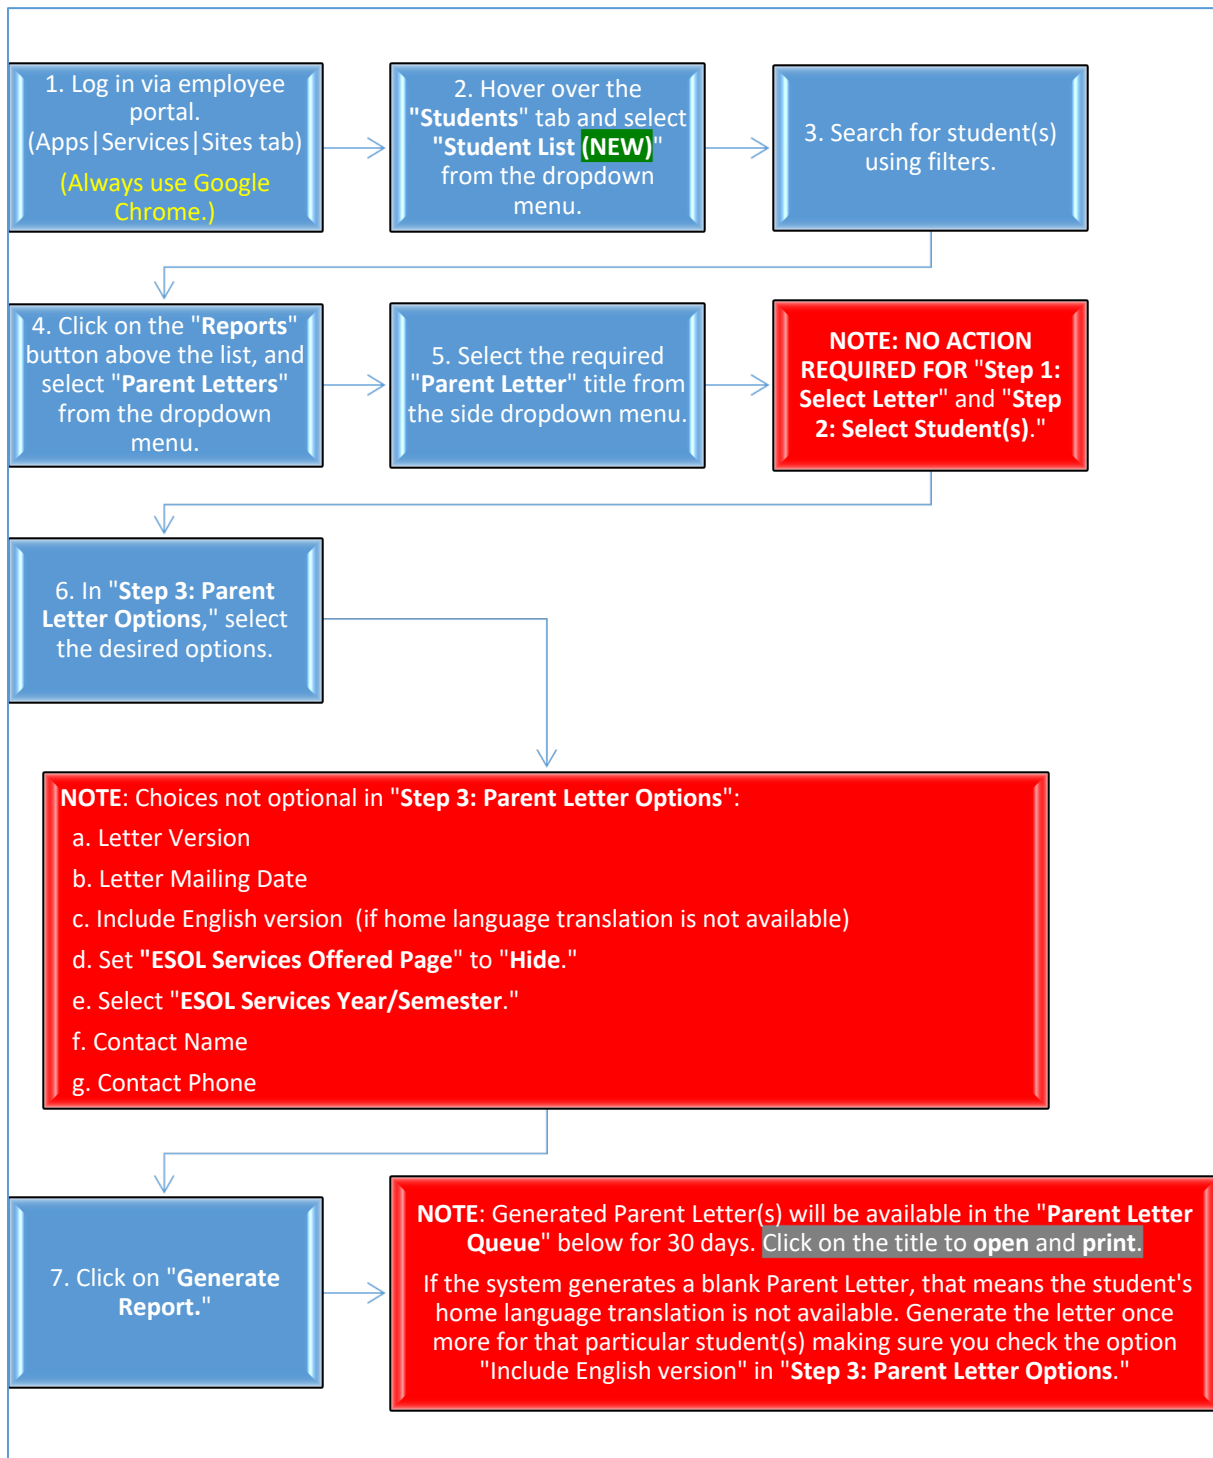

HOW TO GENERATE A PARENT LETTER

HOW TO GENERATE A PARENT LETTER FROM STUDENT LIST **NEW**

NOTE: The option "Double-sided Printing," only works well if your printer is set to print double-sided.