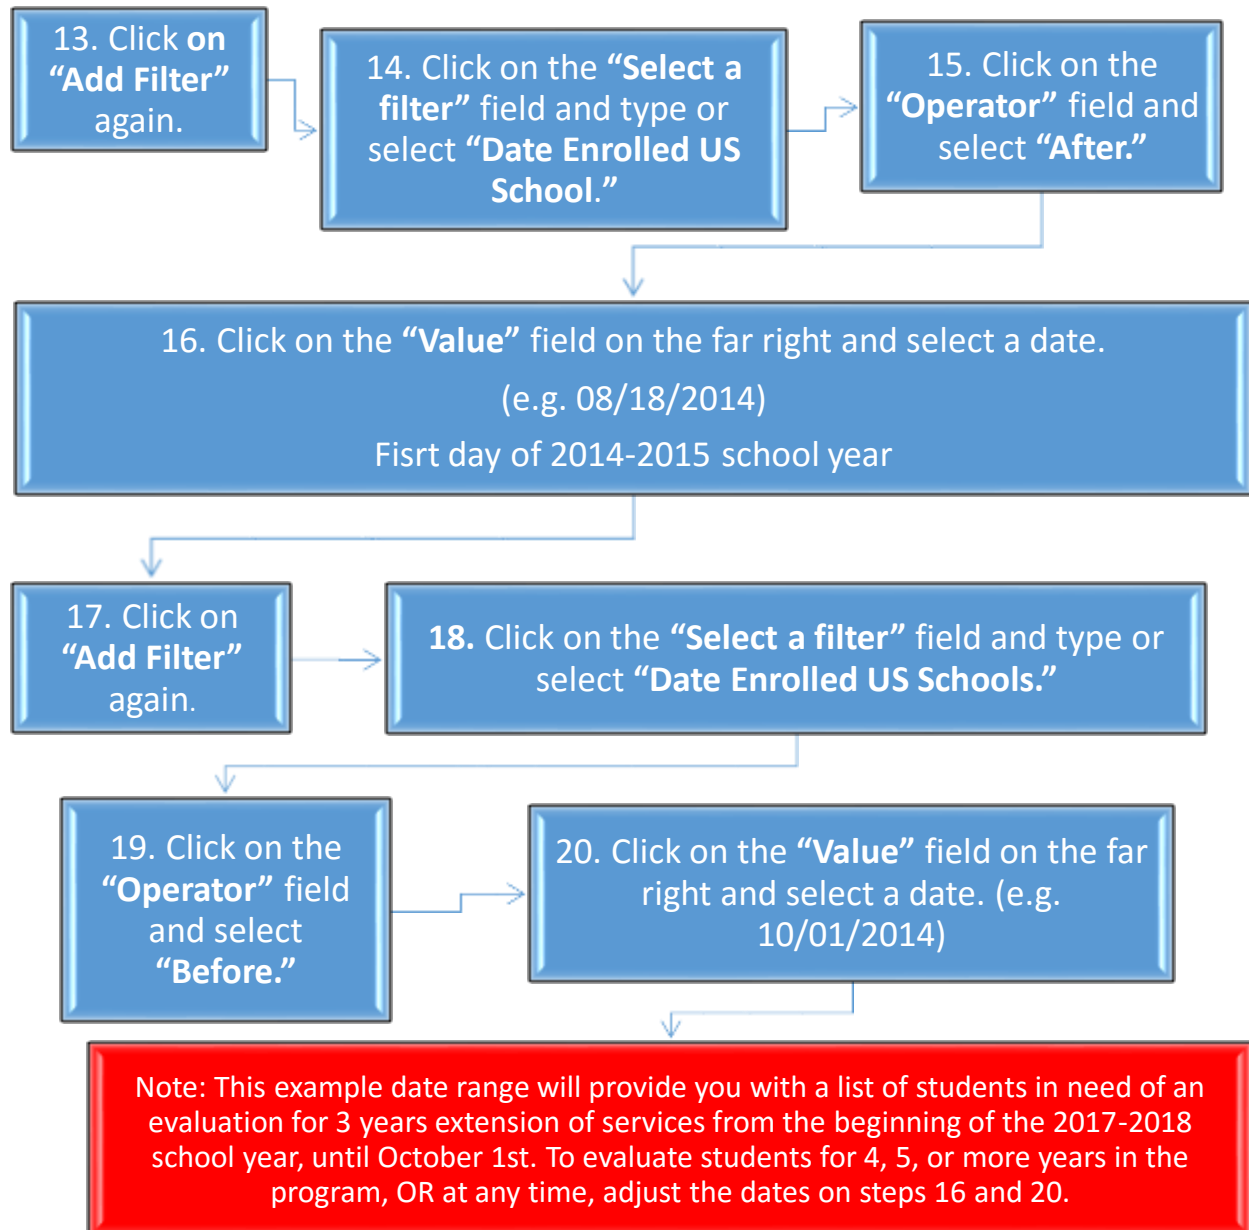

HOW TO USE THE EXPORT WIZARD TO GENERATE A LIST OF STUDENTS ACCORDING TO DEUSS **CONTINUATION**